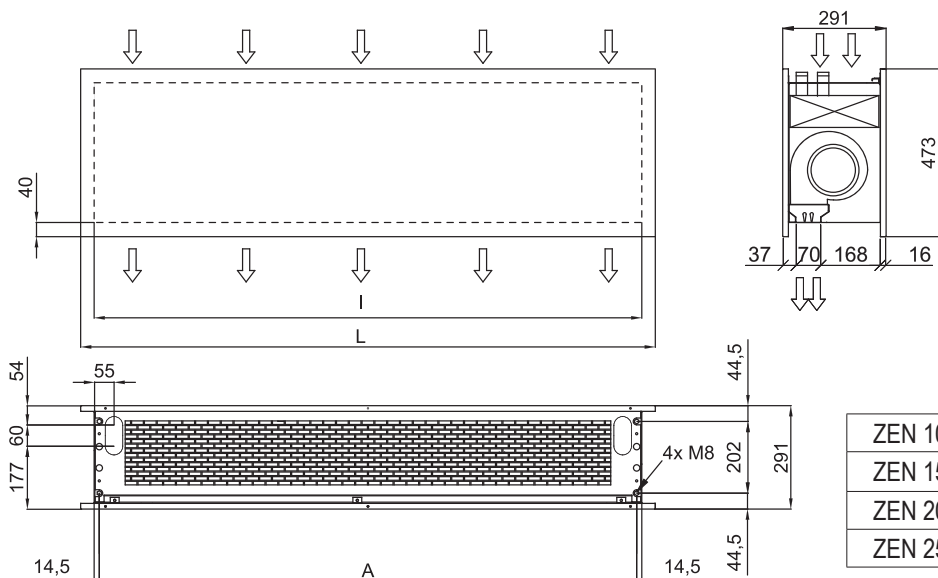

ZEN | Decorative Air Curtains For Commercial Doors

Dimensions

Finishes

Vertical installation

- standard / painted
- decorative metals
- crocco / leather
- screen
- vintage / floral
- wood
- signage
- logos / images

- Painted any RAL colour or metal
- Different materials: aluminium, stainless steel AISI 304 (brushed or polished), wood, glass, PVC/PES, etc.
- Logos, lights, clocks, signs, vinyls, patterns, etc.